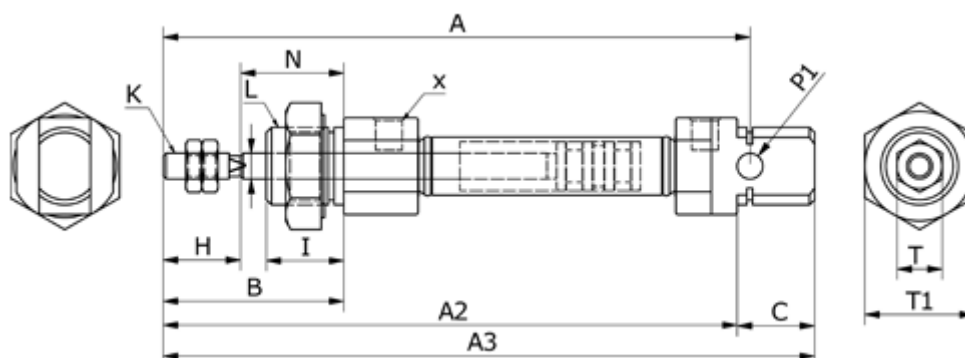

Data Sheet

Article number: 58MI20S0060CAG

Description: Cylinder MI-20x60-S-CA-G, Ø20x60
Double acting type - port 1/8"

Measures

A	= 115	K	= M8x1,25	V = 8
A2	= 62	L	= M22x1,5	X = 1/8"
A3	= 126	N	= 24	
B	= 44	O	= 11	
Bore diameter	= 20	P1	= 8	
C	= 20	Stroke	= 60	
HS	= 20	T	= 12	
I	= 20	T1	= 29	